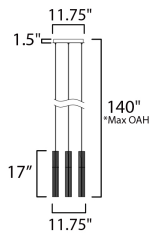

MEASUREMENTS

DIMENSION : 11.75" L x 11.75" W x 17" H
 MAX OAH : 140" OAH
 CANOPY : 11.75" W x 1.5" H x 11.75" L
 HANGING WEIGHT : 9.3 lb

LAMPING

INPUT VOLTAGE : 120-277V
 LUMENS : 1,350 Rated (960 Del.)
 BULB : 3 x 5W LED PCB Integrated , 15W Total
 BULB INCLUDED : (Integrated)
 DIMMABLE : Only at 120V
 CRI : 90 CRI
 COLOR_TEMP : 3000K

FINISHES OPTION

- Black (BK)
- Gold (GLD)

GLASS

Clear Ribbed 144

MATERIAL

Aluminum

RATINGS

cETLus
 Dry Location